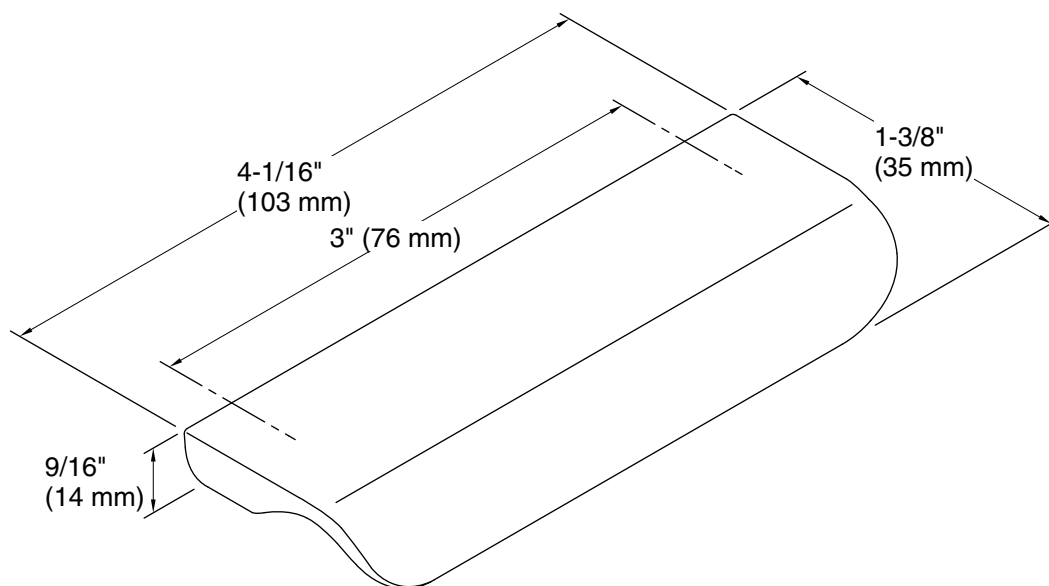

Technical Information

All product dimensions are nominal.

Material: Zinc

Notes

Install this product according to the installation instructions.